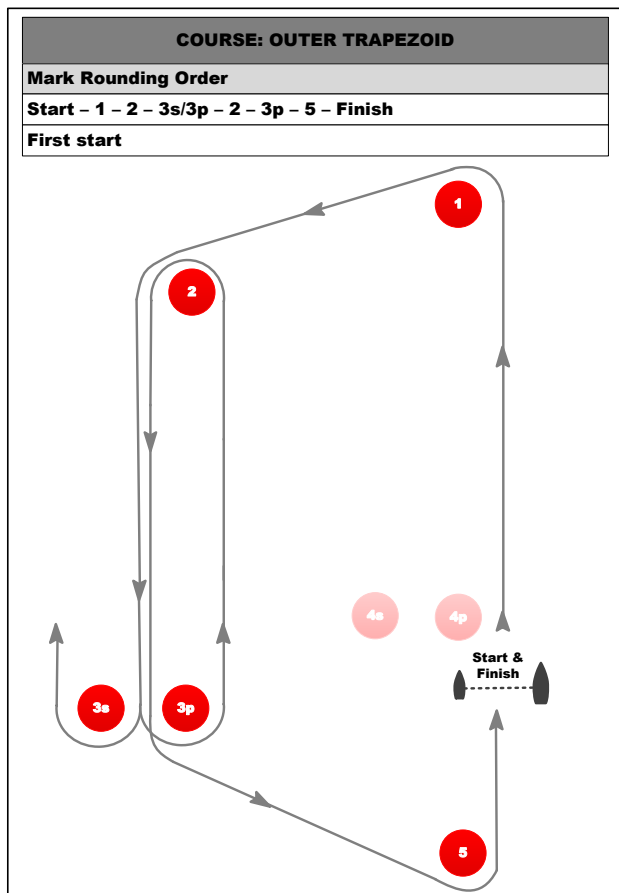

# Trapezoid Courses with Windward Finish

## SECOND START

When racing in groups under MEI 6.1 the starts will be as follows:

Race	First Start Groups		Second Start Groups	
1 & 7	Yellow	Blue	Red	White
2 & 8	Yellow	Red	Blue	White
3 & 9	Yellow	White	Blue	Red
4 & 10	Red	White	Yellow	Blue
5 & 11	Blue	White	Yellow	Red
6 & 12	Blue	Red	Yellow	White