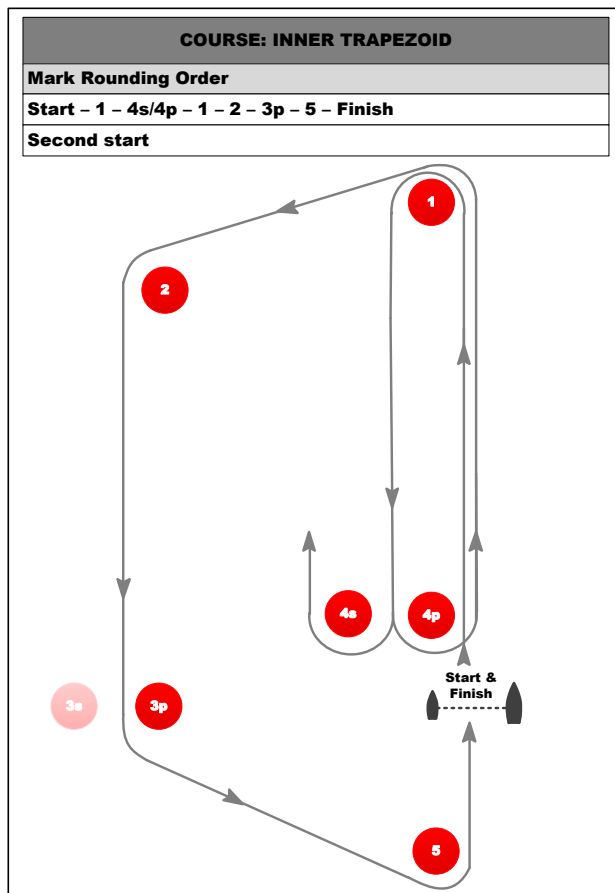

# Trapezoid Courses with Windward Finish

## SECOND START

When racing in groups under MEI 6.1 the starts will be as follows:

Race	First Start Groups		Second Start Groups	
1 & 7	Yellow	Blue	Red	White
2 & 8	Yellow	Red	Blue	White
3 & 9	Yellow	White	Blue	Red
4 & 10	Red	White	Yellow	Blue
5 & 11	Blue	White	Yellow	Red
6 & 12	Blue	Red	Yellow	White